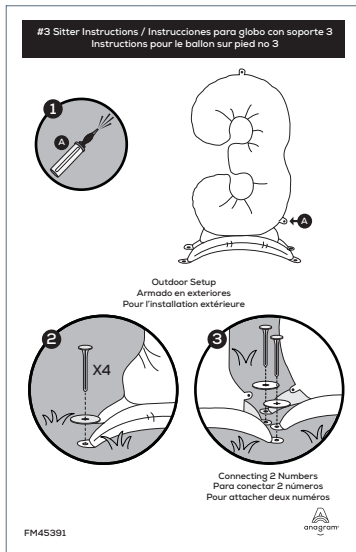

50" Stand-Up Numberz Package

includes:

- Balloons
- Instruction Sheet
- (4) Stakes
- (4) Base Anchors

Instruction Sheet

Stakes

Base Anchors

SuperShape® Letters & Symbols

Make a personalized statement into an awesome photo opportunity! Fill with air and use attached balloon tabs to hang in a variety of ways or fill with helium and attach ribbon to float. Celebrate by sharing photos on social media!