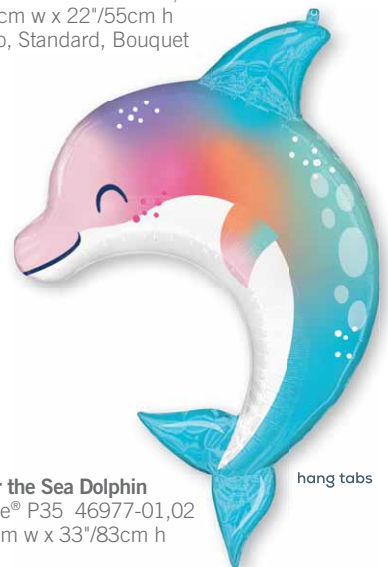

hang tabs

Under the Sea Dolphin

SuperShape® P35 46977-01,02
31"/78cm w x 33"/83cm h